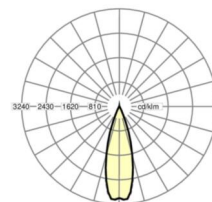

CHARACTERISTICS

Order number	18544304100
EAN number	4020863357925
Commodity code	94051190
Certification mark	IP 20, Protection class I, VDU 65° < 3000, ENEC10 VDE, F, HACCP DIN10500/Food/IFS-application-related suitability/BRC, Indoor, CE
Impact resistance (IK rating)	IK03 (-20°C bis 35°C)
Ambient temperatur	ta -20°C to 35°C
Warranty period	5 years
State funding programs	BEG - Federal funding for efficient buildings (valid only for Germany)

ELECTRICAL ENGINEERING

Controller	Electronic driver (1 pcs.)
System output	53W
Mains voltage	230V/50Hz
Energy efficiency class/light source	C

LIGHTING TECHNOLOGY

Placement	LED, Colour rendering/Light colour CRI ≥ 80 / 4000K
Colour tolerance (MacAdam)	3SDCM
Photobiological safety (Luminaire)	RG1
Nominal luminous flux	9177lm
LED service life	50000h L80/B10 (Tq 35°C)
Luminaire luminous efficiency	174lm/W
Beam angle	30° (C0) / 30° (C90)
UGR lat./long.	13.3 / 12.2

MECHANICS

Housing colour	traffic white RAL 9016
Dimensions (LxWxH/DxH)	1531mm x 55mm x 37mm
Weight (net)	1.9kg
Type of installation	Mounting rail system installation

Dimensions

L	1531 mm	Length
B	55 mm	Width
H	37 mm	Height

DEEP-LINK

<https://www.regiolux.de/en/article/18544304100>